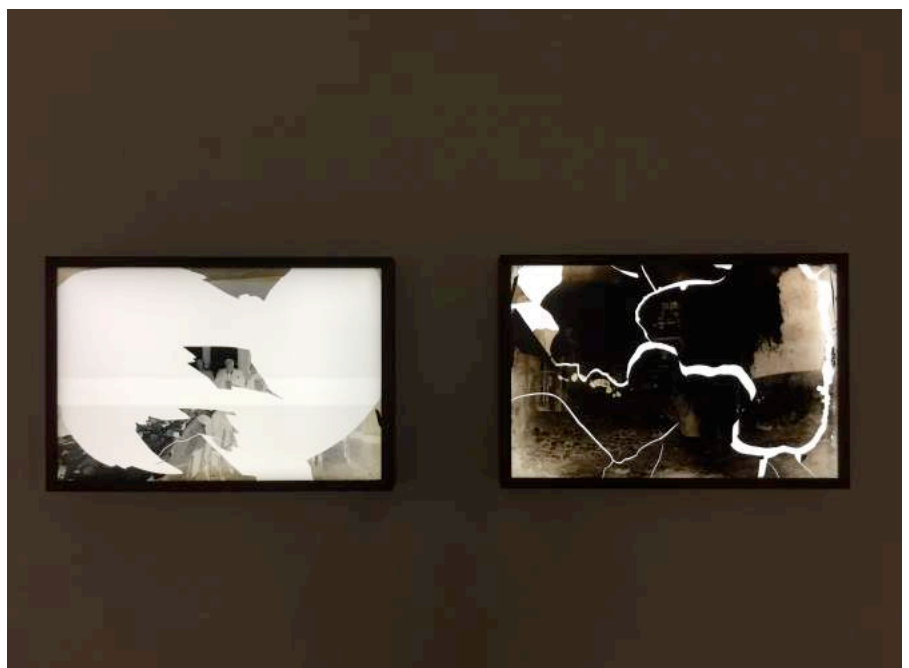

General exhibition view. Photographic print on Duratrans with LED lightbox. Ed. 5 e/a

Trauma #2804, 2016

Photographic print on Duratrans with LED lightbox.
40 x 60 cm
Ed 5

Trauma #2862, 2016

Photographic print on Duratrans with LED lightbox.
60 x 40 cm

Vista de exposición.
Photographic print on Duratrans with LED
lightbox.
40 x 60 cm
Ed 5

Trauma #2879, 2016

Photographic print on Duratrans with LED lightbox.

60 x 40 cm

Ed 5

Trauma #2897, 2016

Photographic print on Duratrans with LED lightbox.